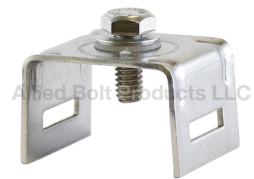

**1-1/4" STAINLESS STEEL BANDING CLAMP ASSEMBLY**

PART#	DESCRIPTION	PKG QTY	CTN QTY	CTN WT.
2404	1-1/4" STAINLESS STEEL BANDING CLAMP ASSEMBLY	25	1	32
2404-36	1-1/4" STAINLESS STEEL BANDING CLAMP ASSEMBLY WITH 36" BAND	1	1	2
2404-40	1-1/4" STAINLESS STEEL BANDING CLAMP ASSEMBLY WITH 40" BAND	1	1	2
2404-48	1-1/4" STAINLESS STEEL BANDING CLAMP ASSEMBLY WITH 48" BAND	1	1	2
2404-60	1-1/4" STAINLESS STEEL BANDING CLAMP ASSEMBLY WITH 60" BAND	1	1	2
2404-72	1-1/4" STAINLESS STEEL BANDING CLAMP ASSEMBLY WITH 72" BAND	1	1	2
2404-80	1-1/4" STAINLESS STEEL BANDING CLAMP ASSEMBLY WITH 80" BAND	1	1	2

***Buckles***

**STAINLESS STEEL BUCKLE**

**STAINLESS STEEL BUCKLE TYPE 201**

PART#	DESCRIPTION	PKG QTY	CTN QTY	CTN WT.
2425	1/4" STAINLESS STEEL BUCKLE TYPE 201	100	1	3
2426	3/8" STAINLESS STEEL BUCKLE TYPE 201	100	1	1
2427	1/2" STAINLESS STEEL BUCKLE TYPE 201	100	8	17
2428	5/8" STAINLESS STEEL BUCKLE TYPE 201	100	1	2
2429	3/4" STAINLESS STEEL BUCKLE TYPE 201	100	4	16

**GIANT BUCKLE**

**GIANT BUCKLE**

PART#	DESCRIPTION	PKG QTY	CTN QTY	CTN WT.
2410	3/4" GIANT BUCKLE	25	4	8
2411	1" GIANT BUCKLE	25	4	10
2412	1-1/4" GIANT BUCKLE	25	4	32

***Banding Brackets***

**ONE BOLT STRAIGHT LEG BRACKET**

PART#	DESCRIPTION	PKG QTY	CTN QTY	CTN WT.
2413	ONE BOLT STRAIGHT LEG BRACKET	50	1	37

**One Bolt Flared Leg Bracket**

PART#	DESCRIPTION	PKG QTY	CTN QTY	CTN WT.
2414	ONE BOLT FLARED LEG BRACKET	50	1	8

**ALUMINUM MOUNTING PLATE**